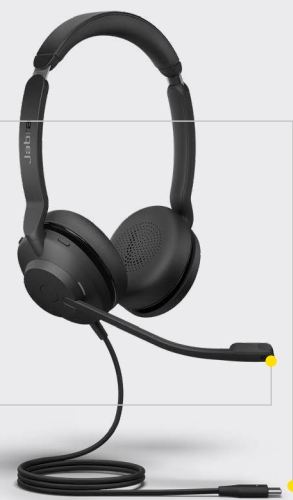

Instant 'do not disturb' sign.

The Evolve2 30 automatically knows when you need peace and quiet, with an integrated busylight that turns on automatically when you're on a call. You can also turn it on manually to signal 'do not disturb' mode.

Future-proof tech that gets better with age.

Upgradeable platform that will add even more value to your investment, with future firmware upgrades through Jabra Xpress.

¹ Based on Jabra calculations, compared to Evolve 30.
* Microsoft Teams variant only.

HOW TO START

Plug the Jabra Evolve2 30 into either a USB-A or USB-C port on your computer (depending on the USB variant of the headset).

Position the microphone near your mouth.

HOW TO USE

🔊+ Press x1

⏸ Press and hold for 1 sec